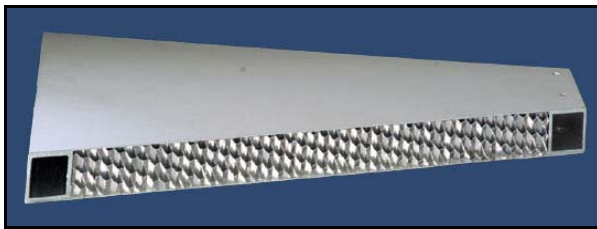

YACHT BOARDING SYSTEMS

www.BoardingRamp.com

The Steadi-Plank™ system

PS-4 STEADI-PLANK™ floating

C.A.R.S. System

Wheelchair Accessible Ramp

The honeycomb construction of the Steadi-Plank™ allows it to support over 1000 lbs.

Cost effective features:

- State of the art "Space Age" lightweight aluminum honeycomb core construction.
- Easy to attach and detach from any size and type of vessel.
- Durable 6000 series marine grade aluminum alloy and stainless steel "adaptable" mounting systems and hardware.
- Adaptable to various lengths and widths with our "Add-A-Length™" system.
- Flexible mounting options using our "Add-A-Feature™" mounting system.
- *Will support over 1,000 lb.-distributed weights.
- Optional, removable full-length handrails.
- Replaceable non-marking end glide plate and side glide pads.
- Optional step down STEADI-PLANK™ Mounting Height/Angle adjuster.
- Replaceable Non-Skid walking surface.
- Eye rings to secure to dock or vessel if desired.
- STEADI-PLANK™ Storage Systems.
- Will float if dropped into the water.
- 1 Year limited warranty.